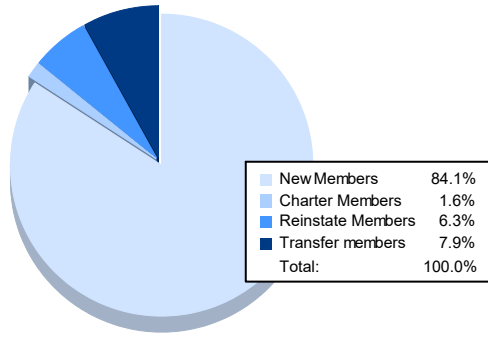

Year	New Clubs	Dropped Clubs	Gain/ Loss Clubs	New Members	Charter Members	Reinstate Members	Transfer Members	Total Member Added	Total Members Dropped	Gain/ Loss Members
2016-2017	0	0	0	116	0	5	5	126	137	-11
2017-2018	0	0	0	115	0	10	12	137	165	-28
2018-2019	0	1	-1	108	0	9	11	128	149	-21
2019-2020	0	1	-1	76	1	4	9	90	142	-52
2020-2021	0	0	0	53	1	4	5	63	142	-79
<b>Average</b>	<b>0</b>	<b>0</b>	<b>0</b>	<b>94</b>	<b>0</b>	<b>6</b>	<b>8</b>	<b>109</b>	<b>147</b>	<b>-38</b>

### Membership Composition June 2021 Cumulative