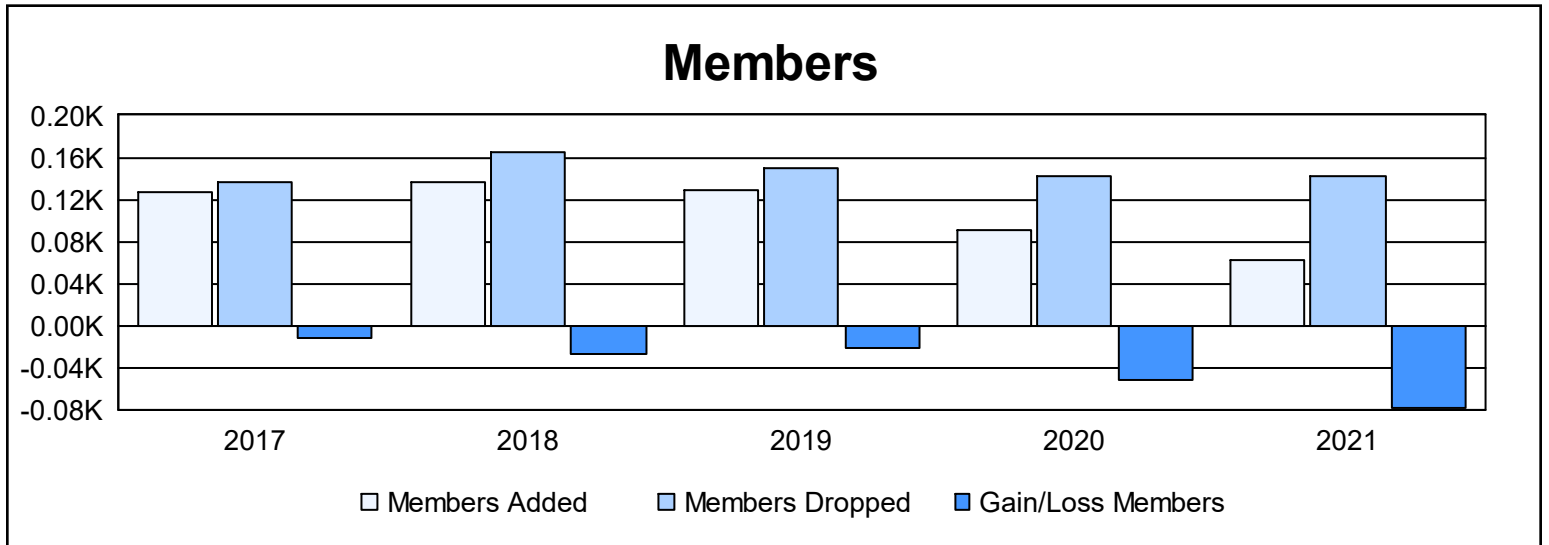

Year	New Clubs	Dropped Clubs	Gain/ Loss Clubs	New Members	Charter Members	Reinstate Members	Transfer Members	Total Member Added	Total Members Dropped	Gain/ Loss Members
2016-2017	0	0	0	116	0	5	5	126	137	-11
2017-2018	0	0	0	115	0	10	12	137	165	-28
2018-2019	0	1	-1	108	0	9	11	128	149	-21
2019-2020	0	1	-1	76	1	4	9	90	142	-52
2020-2021	0	0	0	53	1	4	5	63	142	-79
<b>Average</b>	<b>0</b>	<b>0</b>	<b>0</b>	<b>94</b>	<b>0</b>	<b>6</b>	<b>8</b>	<b>109</b>	<b>147</b>	<b>-38</b>

### Membership Composition June 2021 Cumulative