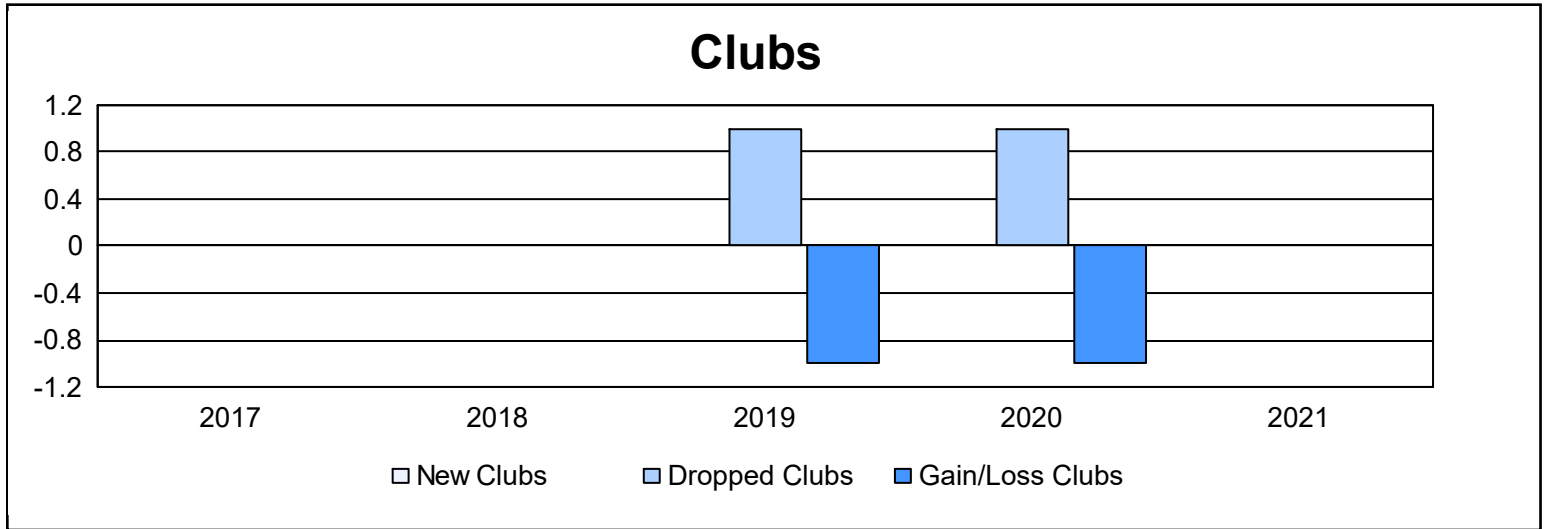

Year	New Clubs	Dropped Clubs	Gain/ Loss Clubs	New Members	Charter Members	Reinstate Members	Transfer Members	Total Member Added	Total Members Dropped	Gain/ Loss Members
2016-2017	0	0	0	116	0	5	5	126	137	-11
2017-2018	0	0	0	115	0	10	12	137	165	-28
2018-2019	0	1	-1	108	0	9	11	128	149	-21
2019-2020	0	1	-1	76	1	4	9	90	142	-52
2020-2021	0	0	0	53	1	4	5	63	142	-79
<b>Average</b>	<b>0</b>	<b>0</b>	<b>0</b>	<b>94</b>	<b>0</b>	<b>6</b>	<b>8</b>	<b>109</b>	<b>147</b>	<b>-38</b>

### Membership Composition June 2021 Cumulative